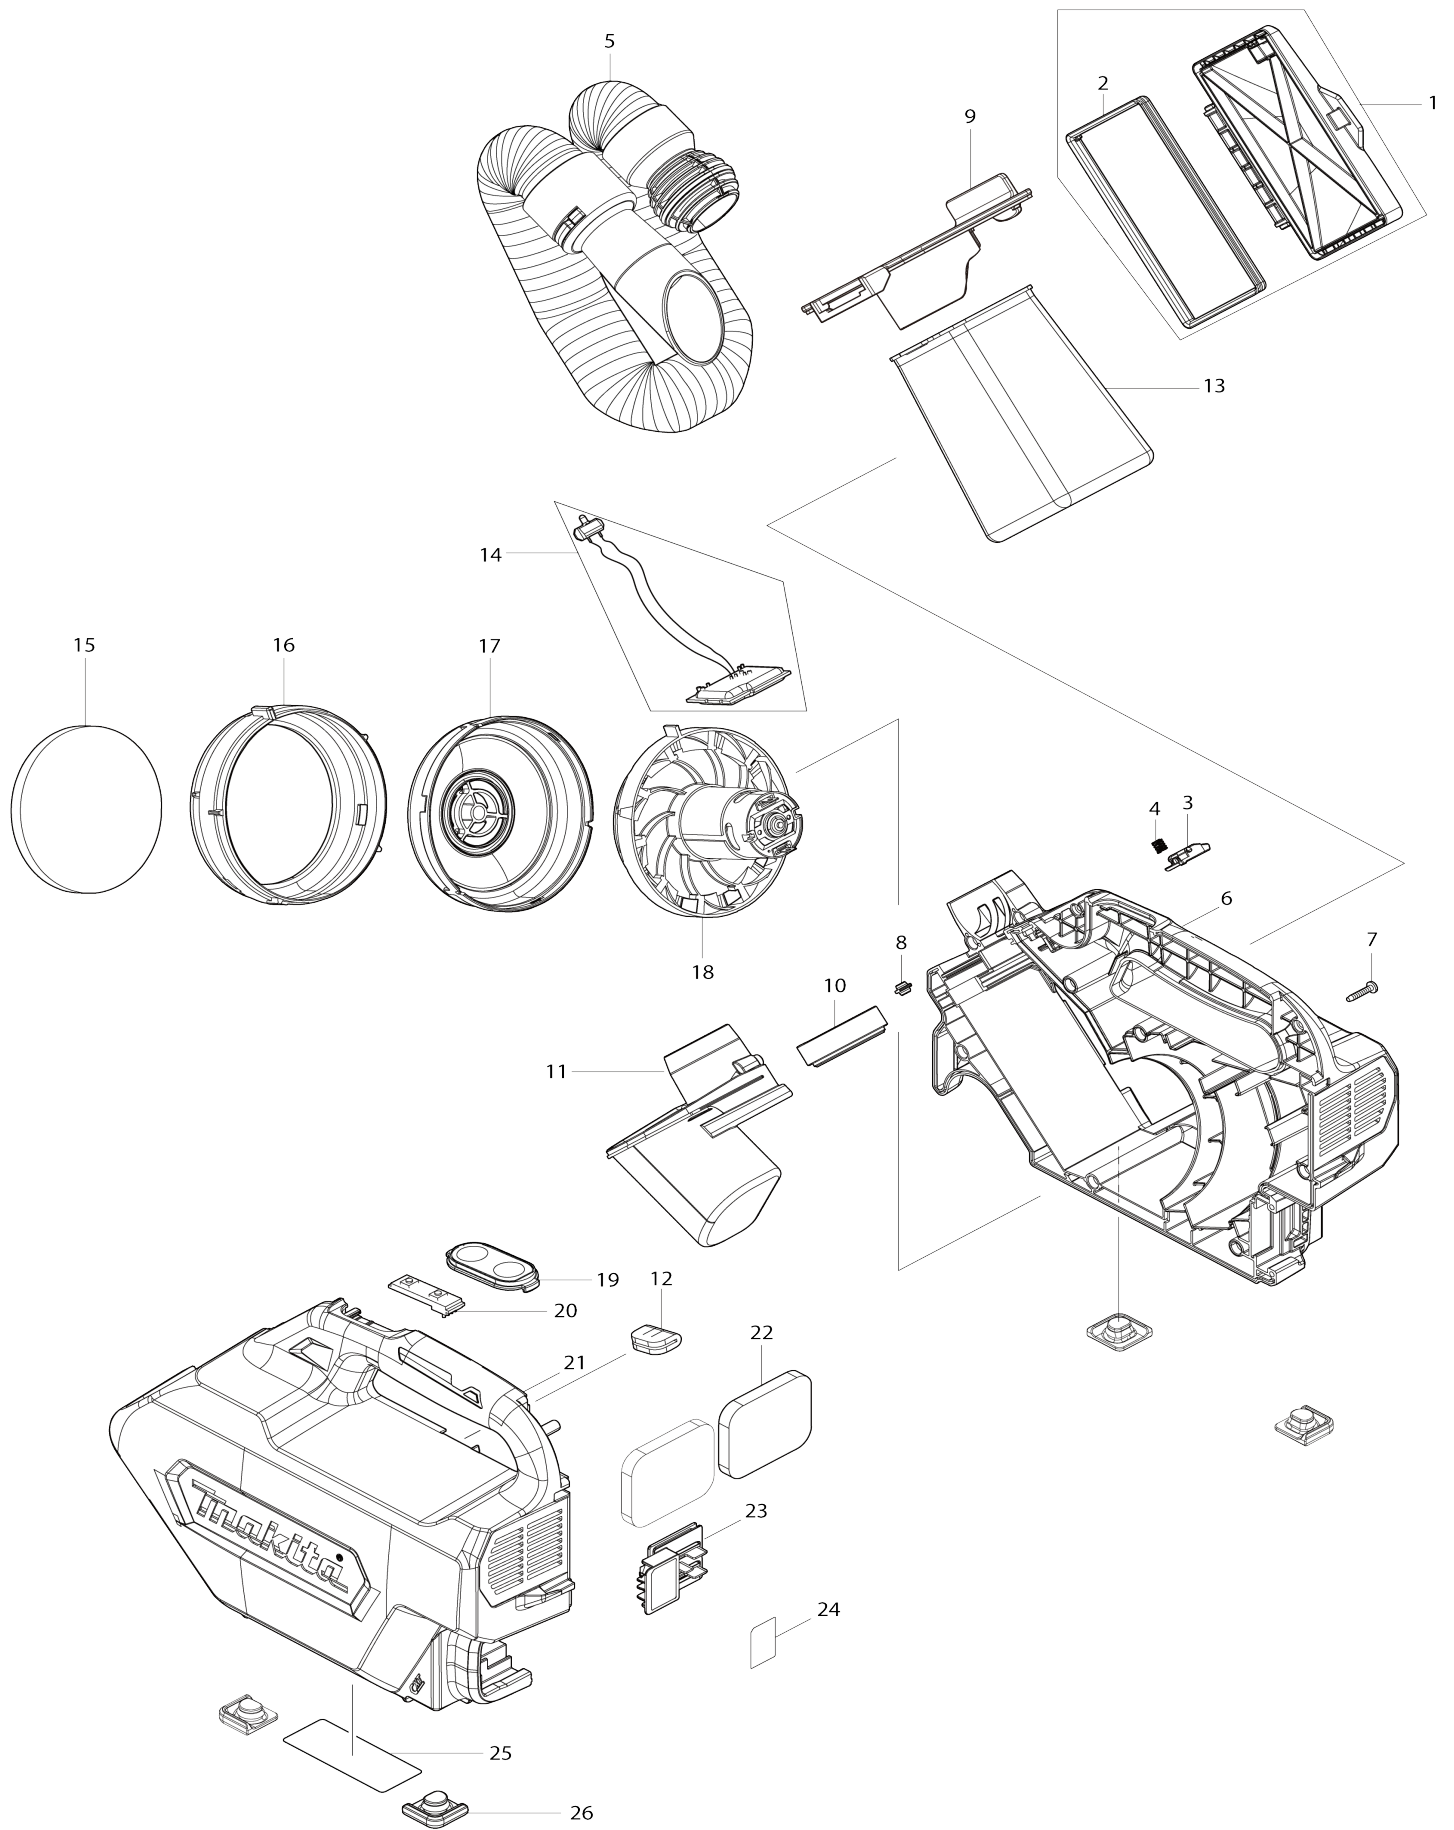

Model No.CL121D CORDLESS CLEANER

Model No.CL121D CORDLESS CLEANER

Item No.	Parts No.	Description
001	136100-1	DUST BOX COVER ASS'Y
001		INC. 2
002	422433-3	SEAL
003	459050-6	STOPPER PLATE
004	232485-4	COMPRESSION SPRING 5
005	140H92-6	HOSE COMPLETE
C10	140J50-4	HOSE JOINT COMPLETE
C20	459042-5	STRAIGHT PIPE
C30	459043-3	SLEEVE
C40	459044-1	STOPPER
006	183L86-2	HOUSING SET
006		INC. 1,3,4,12,21,26
007	266429-2	TAPPING SCREW 3X16
008	450522-4	LENS
009	143677-9	VALVE STAY COMPLETE
010	422434-1	PACKING
011	459048-3	HOSE JOINT HOLDER
012	424246-8	SPONGE SHEET
013	166084-9	DUST BAG
014	632N33-7	CONTROLLER UNIT
C10	654086-2	RECEPTACLE
015	422440-6	SPONGE SHEET 90
016	422421-0	RUBBER RING
017	459035-2	FAN COVER
018	127237-5	MOTOR ASSEMBLY
019	144096-2	SWITCH PLATE COMPLETE
C10	810P35-7	SWITCH LABEL
020	631973-2	SWITCH UNIT
021	183L86-2	HOUSING SET
021		INC. 1,3,4,6,12,26
022	422439-1	SPONGE SHEET 47-57
023	644813-5	TERMINAL
024	855M51-4	CL121D SERIAL NO. LABEL
025	855M45-9	CL121D NAME PLATE
026	422435-9	FOOT
A01	140H94-2	SOFT BRUSH 360 COMPLETE
A02	140H95-0	SEAT NOZZLE 120 COMPLETE
A03	140J64-3	BLOWER NOZZLE COMPLETE
A03-1	140J64-3	BLOWER NOZZLE COMPLETE
A04	162544-9	SHOULDER BELT
A05	194566-1	PAPER FILTER SET (5PCS/SET)
A05-1	198745-3	PAPER FILTER SET
A06	422437-5	RUBBER NOZZLE 330
A07	459056-4	MAT NOZZLE 120
A08B	832188-6	TOOL BAG
A12B	456128-6	BATTERY COVER
A13B	***DC10WD	DC10WD BATTERY CHARGER

A13B		COMPO-PARTS
A14B	197396-9	BATTERY BL1021B SET
A14-1 B	197396-9	BATTERY BL1021B SET
F01	199900-0	TOOL BAG SET